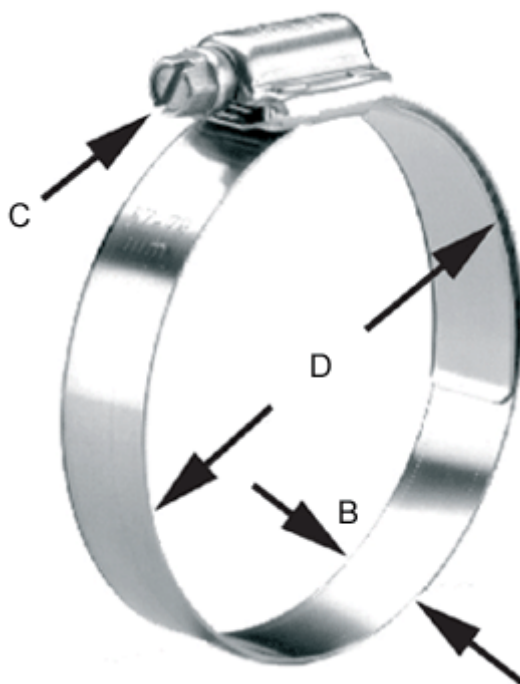

Article number: 021566804081

Description: Norma worm drive hose clamp  
HD 70-92/16 C8 W4

## Measures

---

C (screw type) = C8 hexagon slotted screw sw 8

Diameter D = 70-92

Width B = 16